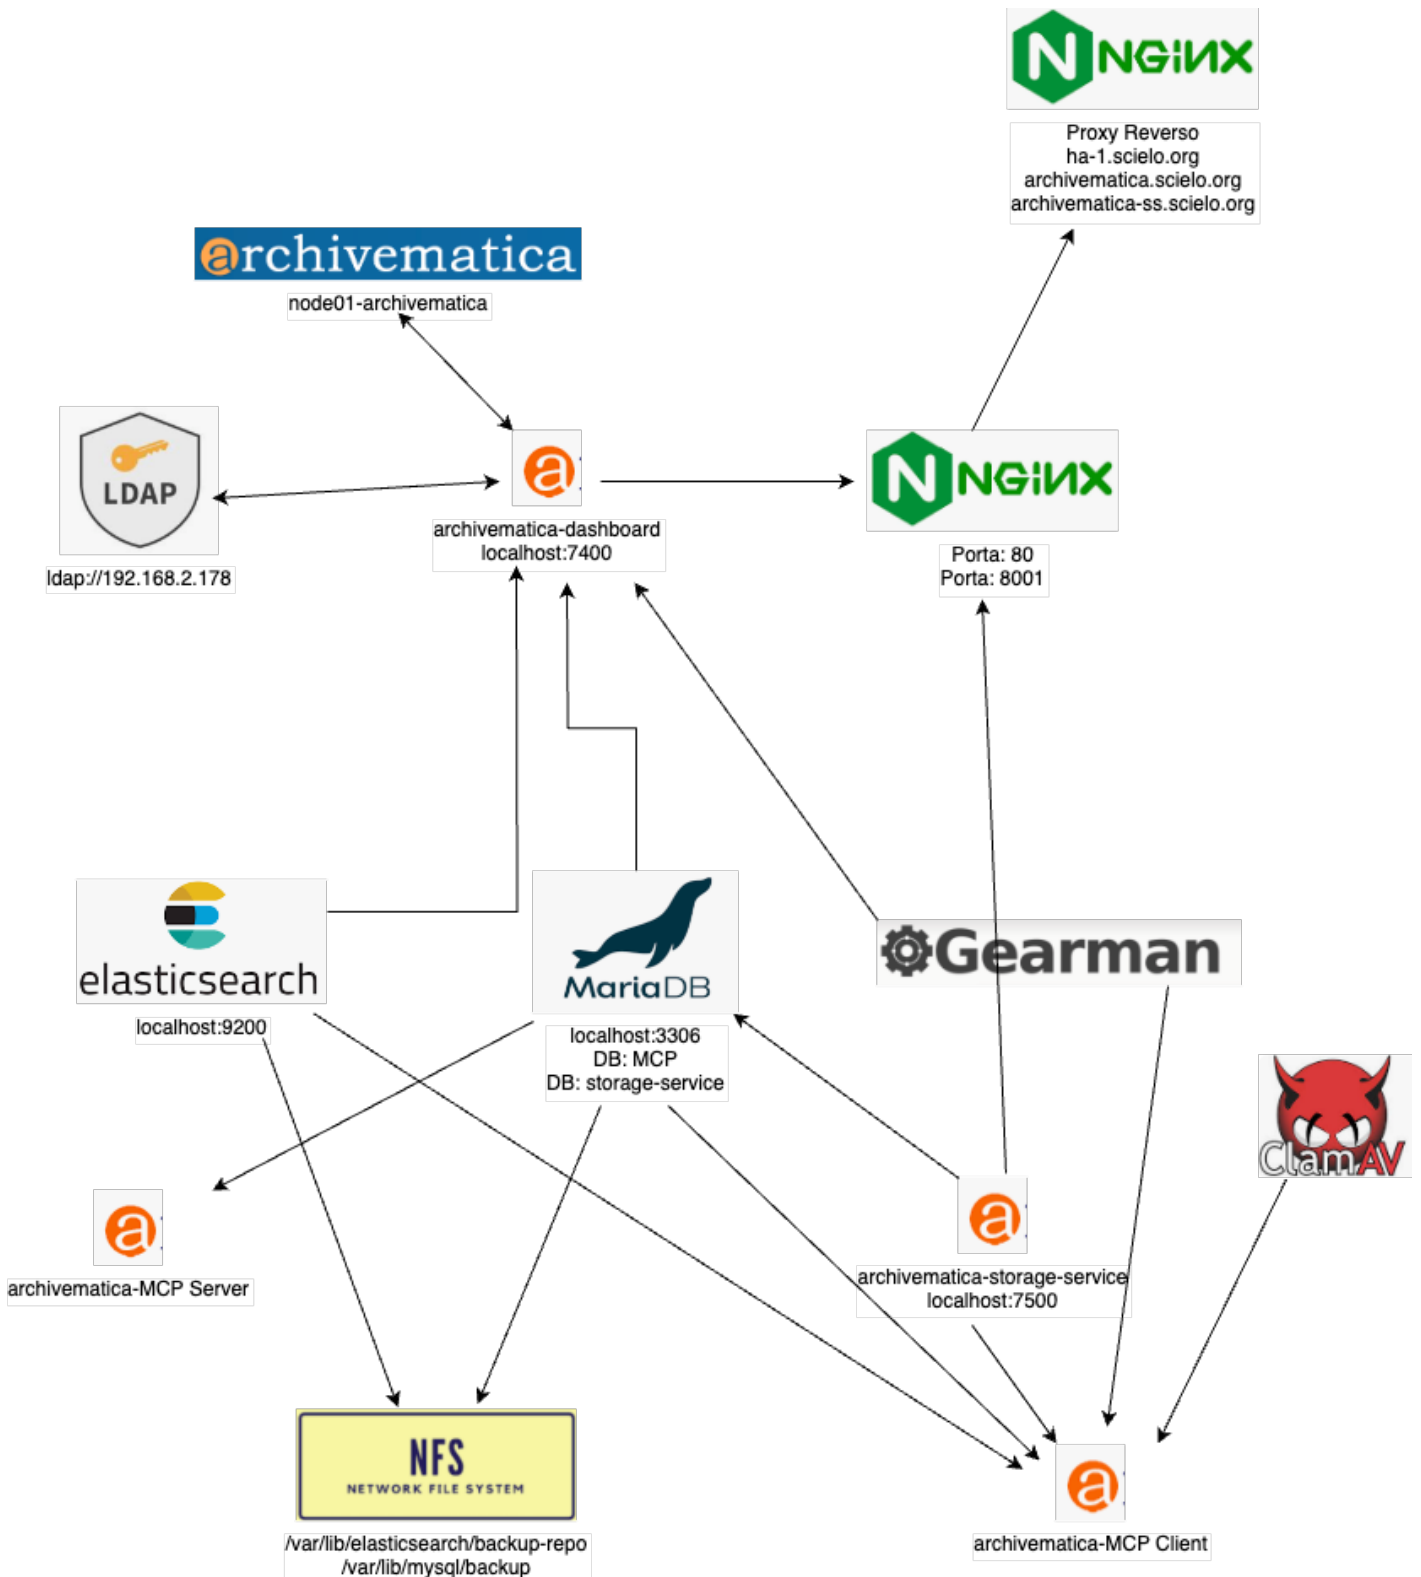

DIAGRAMA ARCHIVEMATICA

Revision #2

Created 23 September 2024 16:05:45 by Rondineli G. Saad

Updated 23 September 2024 16:35:28 by Rondineli G. Saad